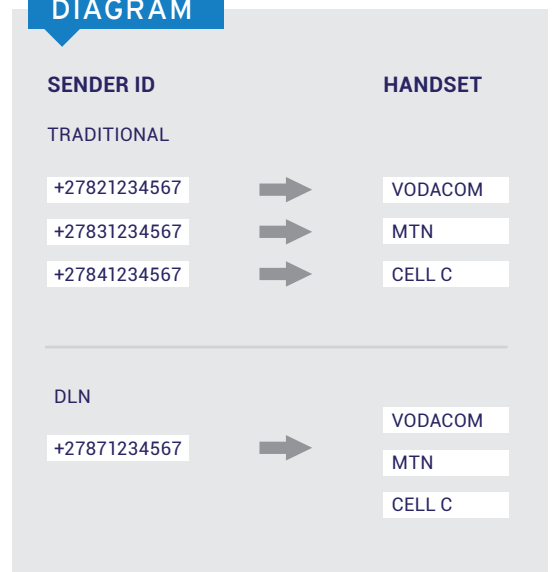

FEATURES

- Single number across major South African mobile networks
- Two-way origination
- Available in single numbers or blocks of 10

BENEFITS

- Improved brand awareness
- Improved customer retention
- Recognizable number range
- Stored as contact

EXAMPLE USES

- 2FA & OTP messages
- Critical service outage notifications
- Financial transaction confirmations

DIAGRAM